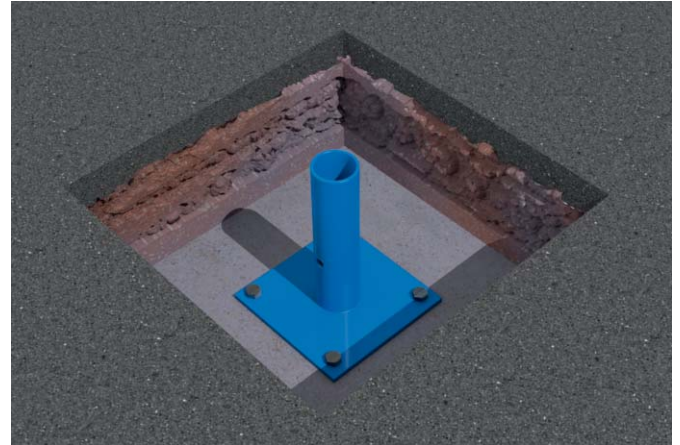

- Galvanised and PPC steel frame.
- Provides areas of safe shading - filters 98% of harmful UV rays.
- Good insulation - thermal transmittance (U-value) of 2.2W/m²K.
- Impact resistant 'class B' non-fragile roofing assembly to ACR(M)001:2005
- Choice of clear and opal finishes or 7 attractive sheet colours
- Powder coated in any RAL colour
- Sheets and channels available in lengths up to 8m for long sloped areas
- Fully recyclable components with minimal environmental impact
- Glazing manufactured to UNI EN ISO 9001:2008 quality standard

Quick Installation

With its modular components and flexible design System 60 is a canopy system of unrivalled simplicity. Uprights slide over the foot, the collar and rafter supports slide into the upright, the horizontals drop into place before System 60 glazing channels are secured to the horizontals and the polycarbonate sheets with their unique groove edge simply snap down into place. The perimeter of the glazing is capped with durable finishing profiles. This unique modular design leaves the polycarbonate surface smooth, free from unsightly glazing bar caps and mechanical fixings.

- Receive your System 60 canopy delivery!

- Excavate for your foundations, cast your concrete slab bases and bolt down the System 60 feet.

- Drop on the System 60 horizontal beams, drill, self-tap fasten and cap. Drop the System 60 uprights over the feet, bolt thru and cap, drop in the System 60 collar and rafter supports, bolt thru and cap.

- Fit down the System 60 roof spars and click in the roofing sheets.

- Affix the System 60 edging trim.

- Presto! Take the plaudits from your clients.

Watch the video at: www.aandslandscape.co.uk/system60