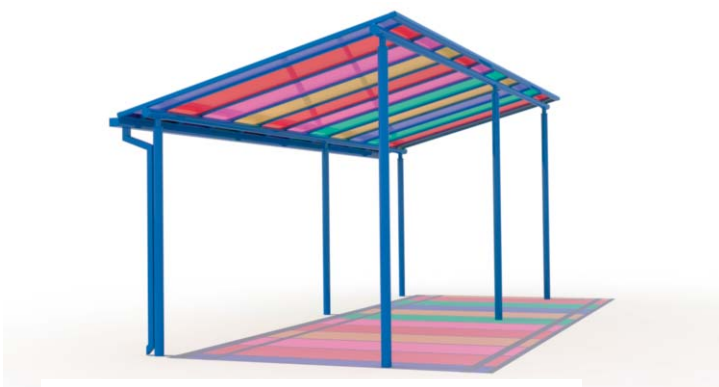

- Galvanised and PPC steel frame.
- Provides areas of safe shading - filters 98% of harmful UV rays.
- Good insulation - thermal transmittance (U-value) of 2.2W/m²K.
- Impact resistant 'class B' non-fragile roofing assembly to ACR(M)001:2005
- Choice of clear and opal finishes or 7 attractive sheet colours
- Powder coated in any RAL colour
- Sheets and channels available in lengths up to 8m for long sloped areas
- Fully recyclable components with minimal environmental impact
- Glazing manufactured to UNI EN ISO 9001:2008 quality standard

Quick Installation

With its modular components and flexible design System 60 is a canopy system of unrivalled simplicity. Uprights slide over the foot, the collar and rafter supports slide into the upright, the horizontals drop into place before System 60 glazing channels are secured to the horizontals and the polycarbonate sheets with their unique groove edge simply snap down into place. The perimeter of the glazing is capped with durable finishing profiles. This unique modular design leaves the polycarbonate surface smooth, free from unsightly glazing bar caps and mechanical fixings.

- Fit down the System 60 roof spars and click in the roofing sheets.

- Affix the System 60 edging trim.

- Presto! Take the plaudits from your clients.

Watch the video at: www.aandslandscape.co.uk/system60

Options & Extras

System 60 is quick, simple AND adaptable as well as being available with a host of options and extras. Different widths, lengths, heights and pitch are all possible and after that you can choose from 12 standard steel colours (any RAL colour can be arranged) and 7 roofing colours before adding guttering or post pads!