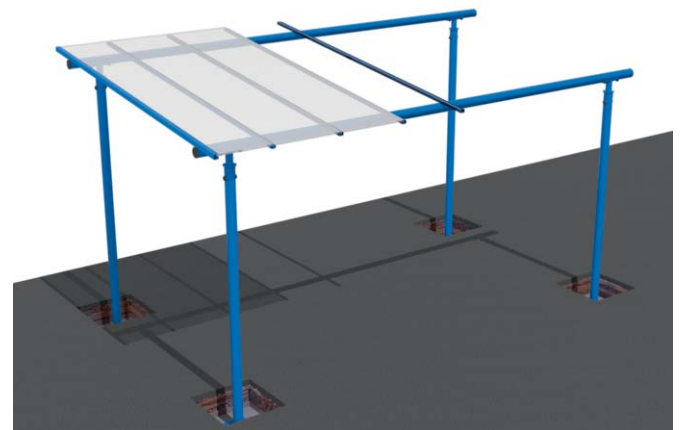

- Galvanised and PPC steel frame.
- Provides areas of safe shading - filters 98% of harmful UV rays.
- Good insulation - thermal transmittance (U-value) of 2.2W/m²K.
- Impact resistant 'class B' non-fragile roofing assembly to ACR(M)001:2005
- Choice of clear and opal finishes or 7 attractive sheet colours
- Powder coated in any RAL colour
- Sheets and channels available in lengths up to 8m for long sloped areas
- Fully recyclable components with minimal environmental impact
- Glazing manufactured to UNI EN ISO 9001:2008 quality standard

Quick Installation

With its modular components and flexible design System 60 is a canopy system of unrivalled simplicity. Uprights slide over the foot, the collar and rafter supports slide into the upright, the horizontals drop into place before System 60 glazing channels are secured to the horizontals and the polycarbonate sheets with their unique groove edge simply snap down into place. The perimeter of the glazing is capped with durable finishing profiles. This unique modular design leaves the polycarbonate surface smooth, free from unsightly glazing bar caps and mechanical fixings.

- Receive your System 60 canopy delivery!

- Excavate for your foundations, cast your concrete slab bases and bolt down the System 60 feet.

- Drop on the System 60 horizontal beams, drill, self-tap fasten and cap. Drop the System 60 uprights over the feet, bolt thru and cap, drop in the System 60 collar and rafter supports, bolt thru and cap.

Options & Extras

System 60 is quick, simple AND adaptable as well as being available with a host of options and extras. Different widths, lengths, heights and pitch are all possible and after that you can choose from 12 standard steel colours (any RAL colour can be arranged) and 7 roofing colours before adding guttering or post pads!