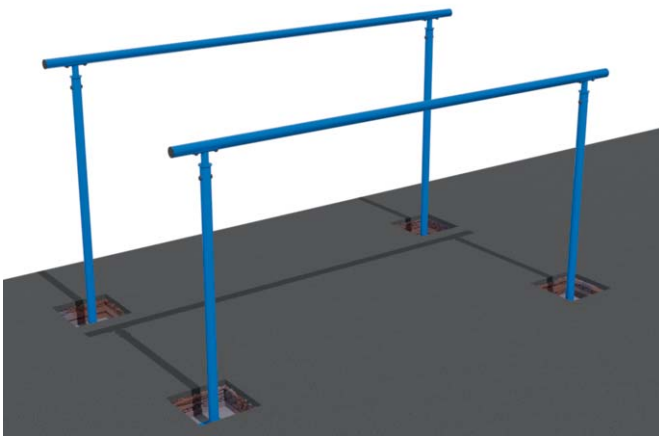

- Galvanised and PPC steel frame.
- Provides areas of safe shading - filters 98% of harmful UV rays.
- Good insulation - thermal transmittance (U-value) of 2.2W/m²K.
- Impact resistant 'class B' non-fragile roofing assembly to ACR(M)001:2005
- Choice of clear and opal finishes or 7 attractive sheet colours
- Powder coated in any RAL colour
- Sheets and channels available in lengths up to 8m for long sloped areas
- Fully recyclable components with minimal environmental impact
- Glazing manufactured to UNI EN ISO 9001:2008 quality standard

Quick Installation

With its modular components and flexible design System 60 is a canopy system of unrivalled simplicity. Uprights slide over the foot, the collar and rafter supports slide into the upright, the horizontals drop into place before System 60 glazing channels are secured to the horizontals and the polycarbonate sheets with their unique groove edge simply snap down into place. The perimeter of the glazing is capped with durable finishing profiles. This unique modular design leaves the polycarbonate surface smooth, free from unsightly glazing bar caps and mechanical fixings.

- Receive your System 60 canopy delivery!

- Excavate for your foundations, cast your concrete slab bases and bolt down the System 60 feet.

- Drop on the System 60 horizontal beams, drill, self-tap fasten and cap. Drop the System 60 uprights over the feet, bolt thru and cap, drop in the System 60 collar and rafter supports, bolt thru and cap.

Options & Extras

System 60 is quick, simple AND adaptable as well as being available with a host of options and extras. Different widths, lengths, heights and pitch are all possible and after that you can choose from 12 standard steel colours (any RAL colour can be arranged) and 7 roofing colours before adding guttering or post pads!