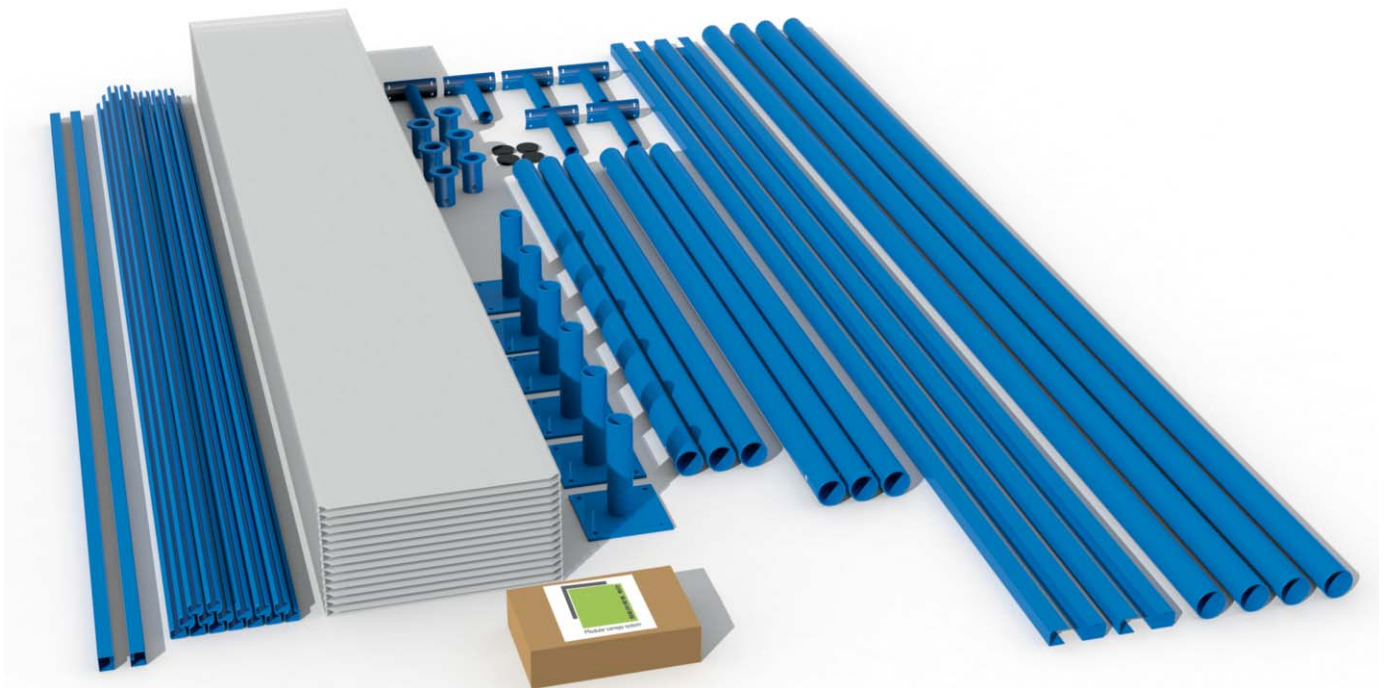

SYSTEM 60

Modular canopy system

Revolutionising
Canopy procurement

Higher Quality Canopies Quicker

WELCOME TO **SYSTEM 60** THE FIRST MODULAR CANOPY SYSTEM DESIGNED TO MEET THE NEEDS OF THE GROWING CANOPY MARKET. A VERSATILE CANOPY SYSTEM OFFERING HIGH STRENGTH DESIGN, UV PROTECTION, MULTIPLE COLOUR CHOICES, EXCELLENT INSULATION PROPERTIES ALL COMBINED WITH STREAMLINE AESTHETICS AND DELIVERED TO YOUR DOOR **READY TO GO!**

- Galvanised and PPC steel frame.
- Provides areas of safe shading - filters 98% of harmful UV rays.
- Good insulation - thermal transmittance (U-value) of 2.2W/m²K.
- Impact resistant 'class B' non-fragile roofing assembly to ACR(M)001:2005
- Choice of clear and opal finishes or 7 attractive sheet colours
- Powder coated in any RAL colour
- Sheets and channels available in lengths up to 8m for long sloped areas
- Fully recyclable components with minimal environmental impact
- Glazing manufactured to UNI EN ISO 9001:2008 quality standard

Quick Installation

With its modular components and flexible design System 60 is a canopy system of unrivalled simplicity. Uprights slide over the foot, the collar and rafter supports slide into the upright, the horizontals drop into place before System 60 glazing channels are secured to the horizontals and the polycarbonate sheets with their unique groove edge simply snap down into place. The perimeter of the glazing is capped with durable finishing profiles. This unique modular design leaves the polycarbonate surface smooth, free from unsightly glazing bar caps and mechanical fixings.

- Receive your System 60 canopy delivery!

- Excavate for your foundations, cast your concrete slab bases and bolt down the System 60 feet.

- Drop on the System 60 horizontal beams, drill, self-tap fasten and cap. Drop the System 60 uprights over the feet, bolt thru and cap, drop in the System 60 collar and rafter supports, bolt thru and cap.