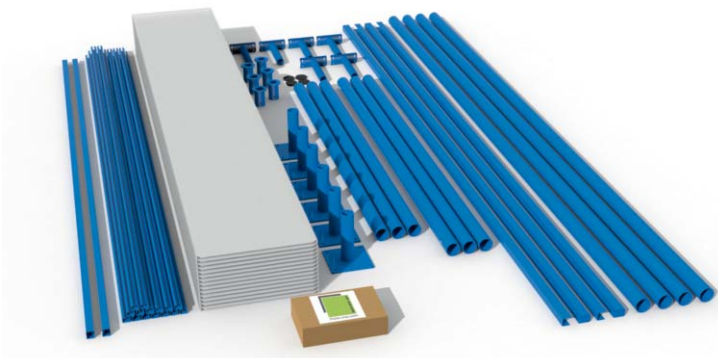

SYSTEM 60

Modular canopy system

Revolutionising
Canopy procurement

Higher Quality Canopies Quicker

WELCOME TO **SYSTEM 60** THE FIRST MODULAR CANOPY SYSTEM DESIGNED TO MEET THE NEEDS OF THE GROWING CANOPY MARKET. A VERSATILE CANOPY SYSTEM OFFERING HIGH STRENGTH DESIGN, UV PROTECTION, MULTIPLE COLOUR CHOICES, EXCELLENT INSULATION PROPERTIES ALL COMBINED WITH STREAMLINE AESTHETICS AND DELIVERED TO YOUR DOOR **READY TO GO!**

- Galvanised and PPC steel frame.
- Provides areas of safe shading - filters 98% of harmful UV rays.
- Good insulation - thermal transmittance (U-value) of 2.2W/m²K.
- Impact resistant 'class B' non-fragile roofing assembly to ACR(M)001:2005
- Choice of clear and opal finishes or 7 attractive sheet colours
- Powder coated in any RAL colour
- Sheets and channels available in lengths up to 8m for long sloped areas
- Fully recyclable components with minimal environmental impact
- Glazing manufactured to UNI EN ISO 9001:2008 quality standard

Quick Installation

With its modular components and flexible design System 60 is a canopy system of unrivalled simplicity. Uprights slide over the foot, the collar and rafter supports slide into the upright, the horizontals drop into place before System 60 glazing channels are secured to the horizontals and the polycarbonate sheets with their unique groove edge simply snap down into place. The perimeter of the glazing is capped with durable finishing profiles. This unique modular design leaves the polycarbonate surface smooth, free from unsightly glazing bar caps and mechanical fixings.

- Receive your System 60 canopy delivery!

- Excavate for your foundations, cast your concrete slab bases and bolt down the System 60 feet.

- Drop on the System 60 horizontal beams, drill, self-tap fasten and cap. Drop the System 60 uprights over the feet, bolt thru and cap, drop in the System 60 collar and rafter supports, bolt thru and cap.